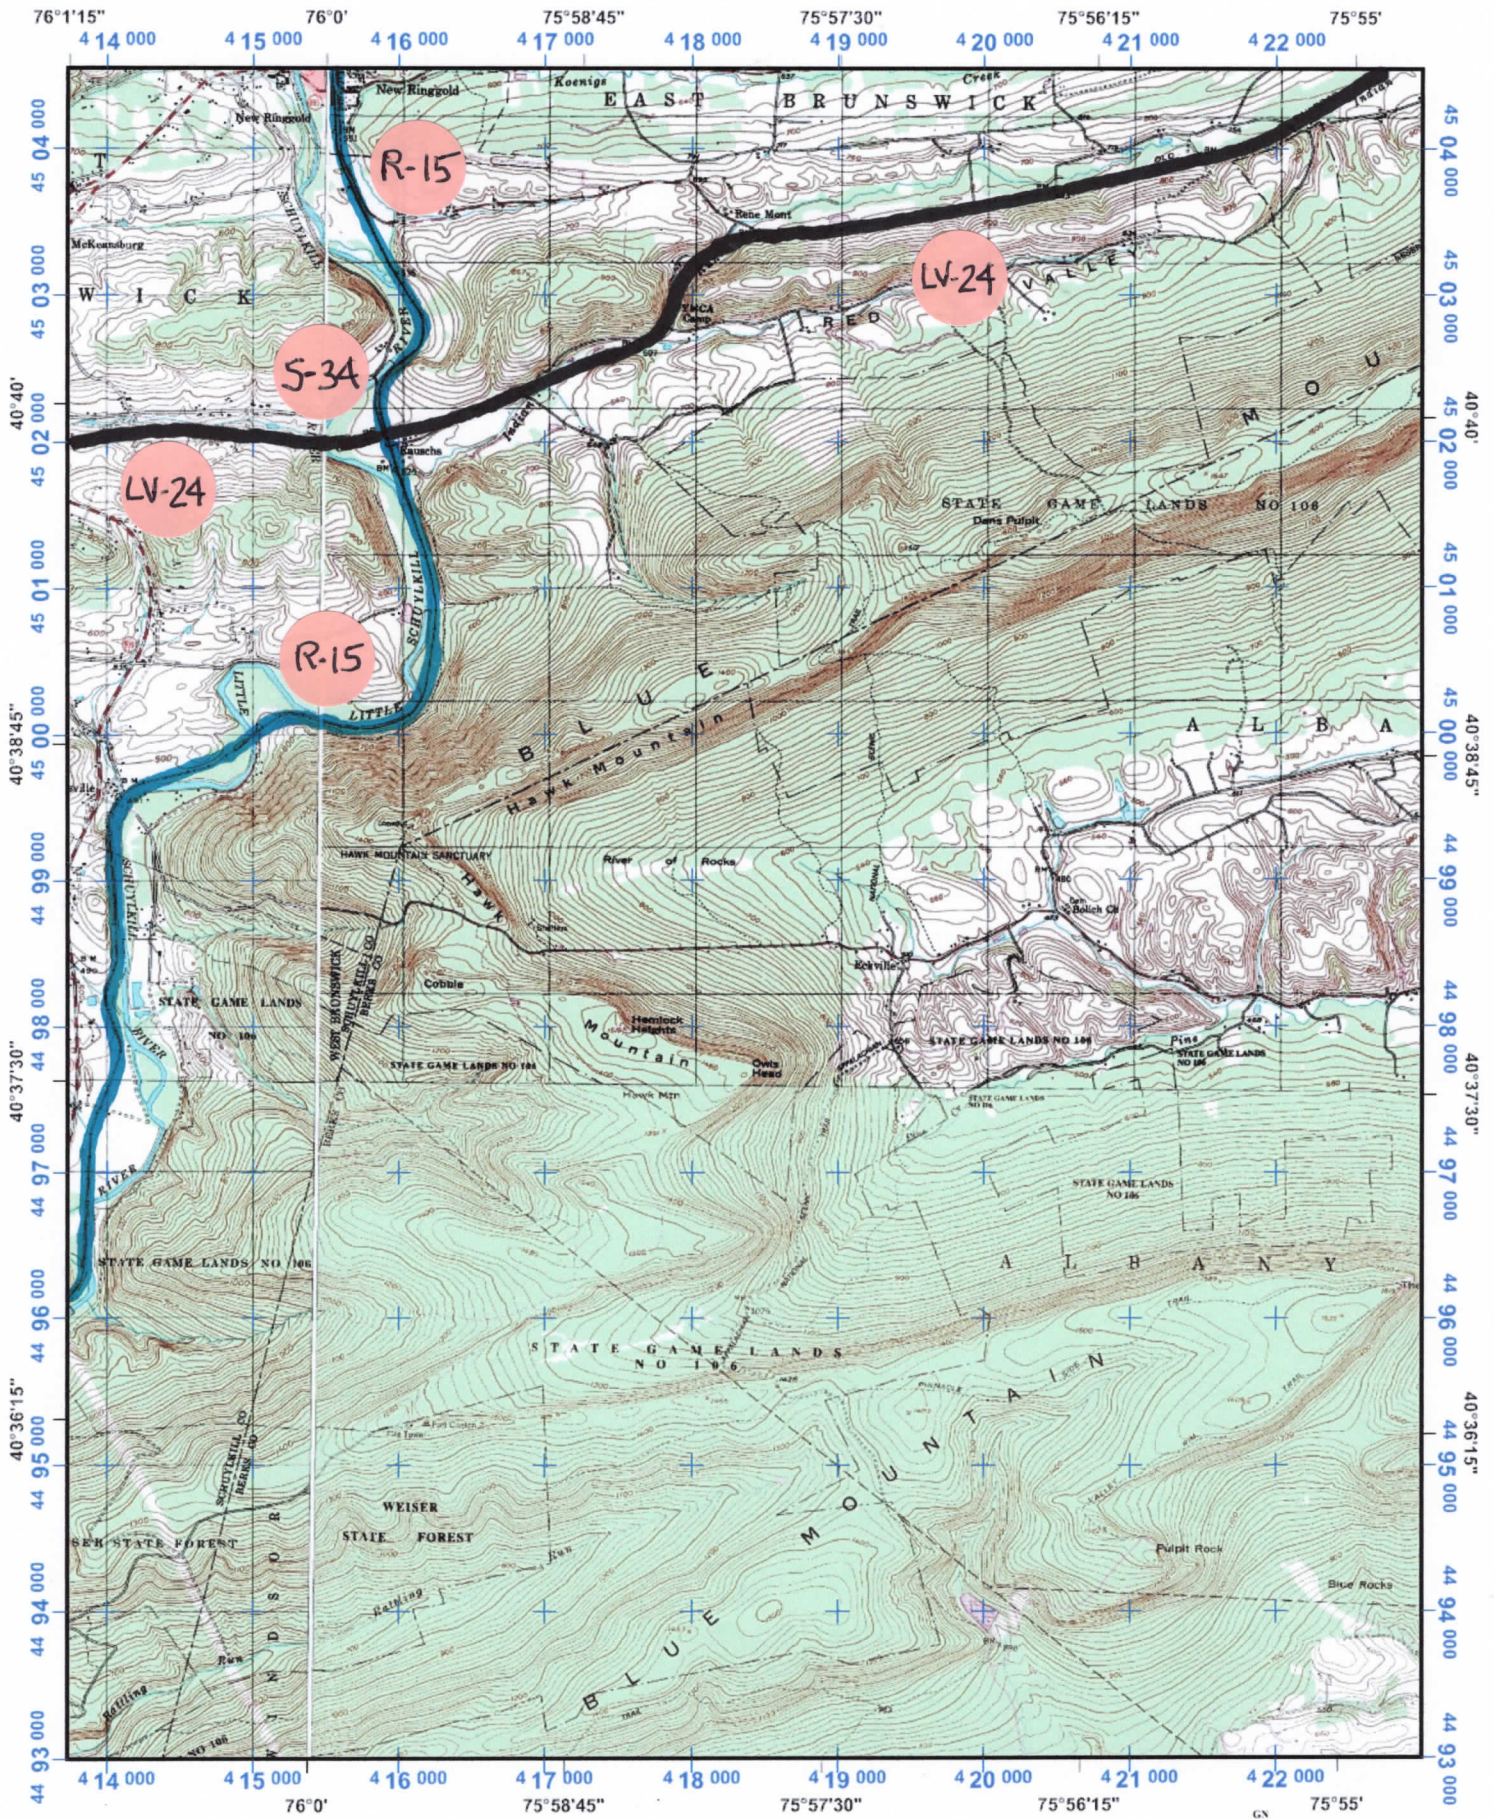

Universal Transverse Mercator (UTM) Projection Zone 18
 North American Datum of 1983
 1000 meter UTM / USNG / MGRS
 Grid Zone Designation: 18T
 100,000-m Squares.VL

Magnetic declination of 12W at center of map
 on March 17, 2011

S4 - ELMHURST

Universal Transverse Mercator (UTM) Projection Zone 18
 North American Datum of 1983
 1000 meter UTM / USNG / MGRS
 Grid Zone Designation: 18T
 100,000-m Squares: VK

Magnetic declination of 12W at center of map
 on March 17, 2011

N13 - ECKVILLE